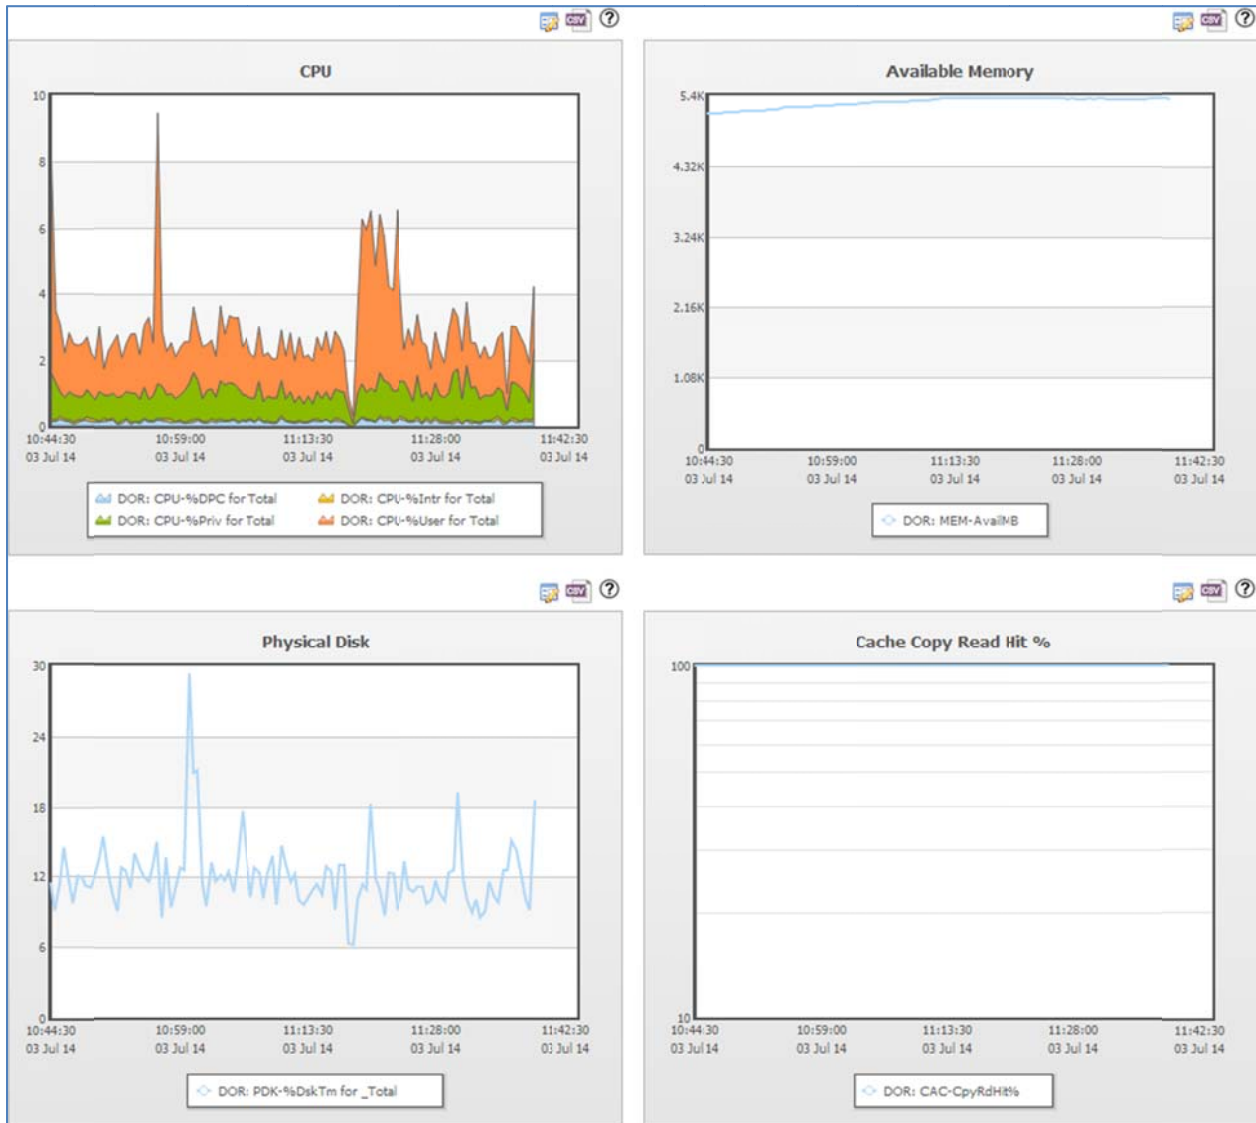

Maximizing Performance Monitoring of VMware Environments with Sightline

For more information please call your Sightline representative so you can schedule a demo or a trial to experience the true power of Sightline.

Sightline Systems Corporation
4035 Ridge Top Road, Suite 510
Fairfax, VA 22030
703-563-3000
www.sightlinesystems.com