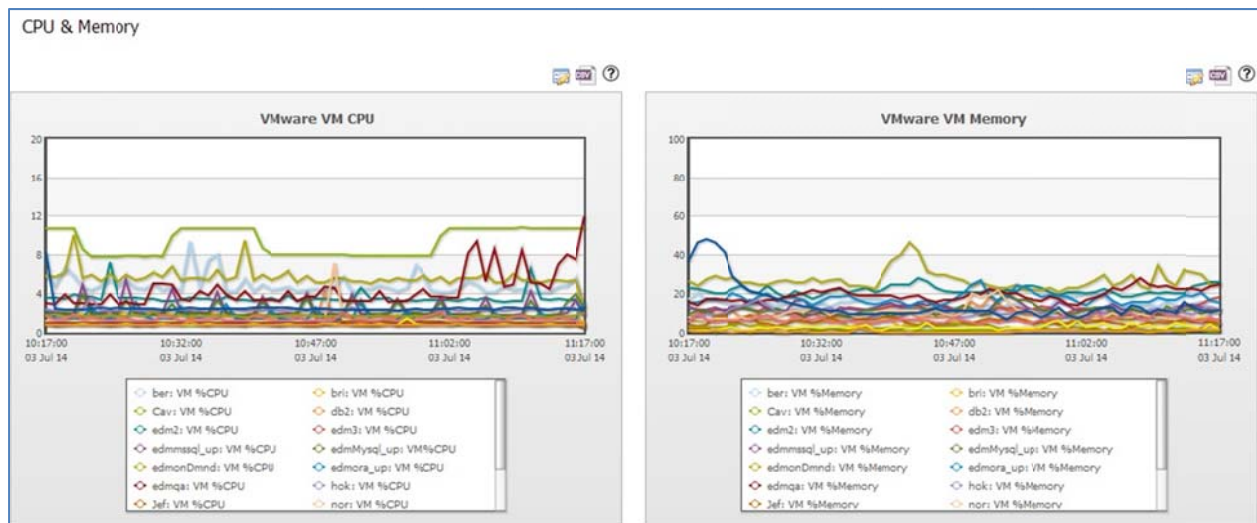

Maximizing Performance Monitoring of VMware Environments with Sightline

Sightline offers in depth monitoring of your entire VMware environment. We utilize two different strategies to provide you with the best overall view of your virtual environment. First we look at your vCenter Servers. This provides you with the basic monitoring of everything you have in your virtual space.

Sightline utilizes the VMware SOAP API to collect these performance counters. Sightline reports on the performance of the host and each configured virtual machine. The Sightline Power Agent for VMware vCenter collects metrics for CPU, System, Memory, Disk, and Network for each of your VMs.

Second, we utilize our Power Agents to provide an in depth view of your mission critical systems and applications. By utilizing the Power Agent on specific systems within your virtual environment, you gain the control to monitor everything and only deploy the Agent where it is absolutely necessary. This gives you the ability to set workloads and use Interface Agents to provide you with low level and process data so you can proactively act to keep these systems and applications performing at the necessary levels.

By utilizing the knowledge base of the Sightline tool you can gain the best of both worlds with our approach to monitoring your virtual environment. You can gain the ability to agentlessly monitor all of your guest systems to gain insight into their performance. And at the same time you can utilize our Power Agents to provide you deep dive analysis and the low level data that Sightline has become known for showing you with our tool on your most mission critical systems and applications. With this approach you can have the largest and most complex virtual environment and still gain the insight you are used to seeing with your current Sightline deployment.